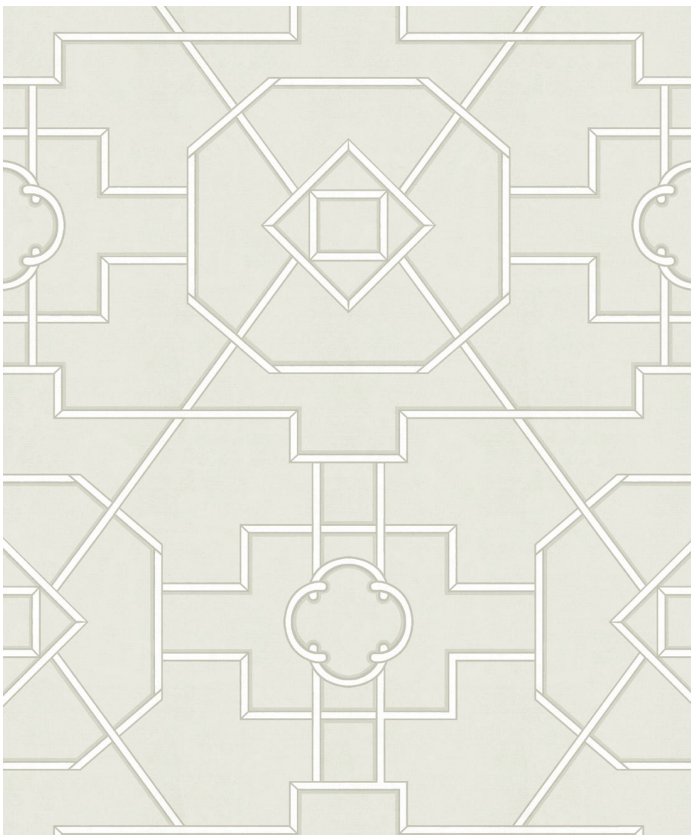

BETHANY LINZ

Trellis Wallpaper

Where else to look for a good geometric pattern than within the garden itself. A trellis is the backbone to many gardens around the world, they hold up some of the most beautiful of all plants, wisteria and sweet peas being some of my favorites. This geometric wallpaper design will add interest to any interior and comes in Ivory, Pink, Charcoal and Beige.

To view more geometric wallpapers like the Trellis Design, or to simply be inspired by some amazing interiors, interior designers or installations, follow our [Instagram](#). It's packed full of striking images and sensational wallpaper ideas.

Made to order. Ships in 4-5 days

Note: Samples are provided for review of the material, pattern scale and print technique—they are not intended to be used for colour matching purposes. There can be slight shifts in colour between runs, so your wallpaper may vary slightly from sample colouring.

Please ensure that you order the correct amount as we do not guarantee that rolls printed in different batches will be an exact match.

ROLL DIMENSIONS	24" (61.5cm) x 33ft (10.05m)
PATTERN REPEAT	27.5" (70cm)
PATTERN MATCH	Straight Match
FINISH	Pre-trimmed Butt Join
CLEANABILITY	Washable
USAGE	Domestic & Commercial
PRODUCT CODE	BL057

MILTON & KING

GENERAL ENQUIRIES, ORDER & PRODUCTS

+441895746596

4pm - 8pm / Mon - Fri

support@miltonandking.com

staging.miltonandking.com/uk