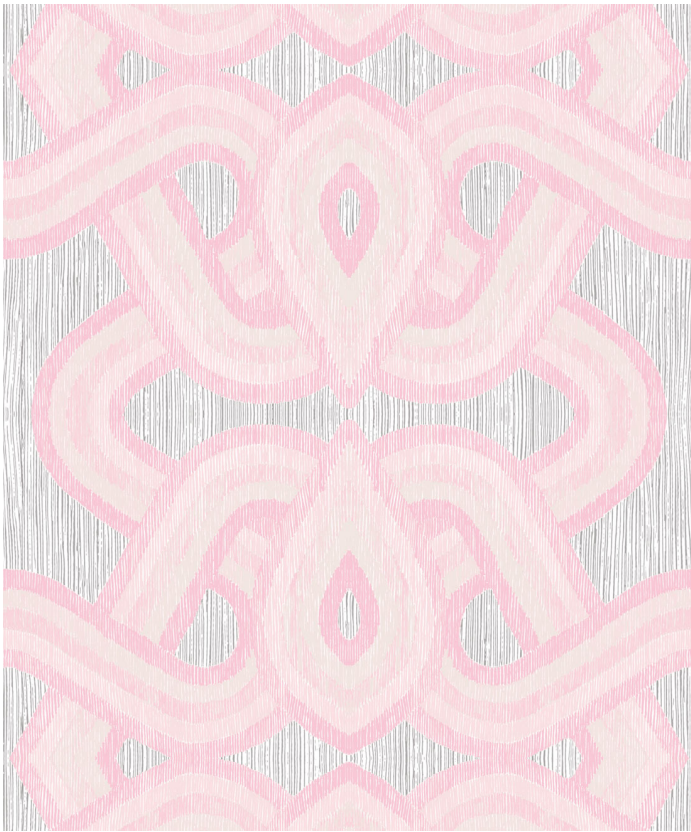

SIXHANDS

Skater Wallpaper

Skater is in an organic, interwoven, textural wallpaper design that captures a dynamic & contemporary street-art edge with a nod to the past. Colours are drawn from zingy lichen, candy musk tones and opaline skies. Paired with soft natural charcoals, it is simple to coordinate with other elements while creating a striking impact.

To view more textural wallpapers like the Skater Design or to simply be inspired by some amazing interiors, follow our [Instagram](#). It's packed full of amazing images and sensational ideas.

Made to order. Ships in 4-5 days

Note: Samples are provided for review of the material, pattern scale and print technique—they are not intended to be used for colour matching purposes. There can be slight shifts in colour between runs, so your wallpaper may vary slightly from sample colouring.

Please ensure that you order the correct amount as we do not guarantee that rolls printed in different batches will be an exact match.

ROLL DIMENSIONS	24" (61.5cm) x 33ft (10.05m)
PATTERN REPEAT	24.2" (61.5cm)
PATTERN MATCH	Straight Match
FINISH	Pre-trimmed Butt Join
CLEANABILITY	Washable
USAGE	Domestic & Commercial
PRODUCT CODE	SIX027W

MILTON & KING

GENERAL ENQUIRIES, ORDER & PRODUCTS

+441895746596

4pm - 8pm / Mon - Fri

support@miltonandking.com

staging.miltonandking.com/uk