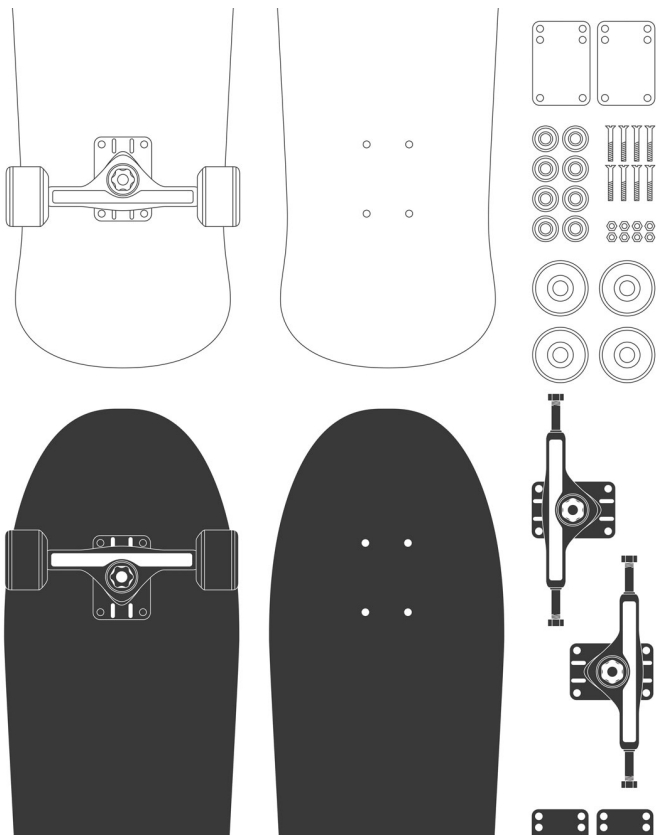

MUFFIN & MANI

Skate or Die Wallpaper

This one is for all the young punks, kickflippin' and 50/50 grinding. The perfect wallpaper for the aspiring Tony Hawk's bedroom. A cool design that will transform a teenagers bedroom.

To view more cool wallpapers like the Skate or Die design, or to simply be inspired by some amazing interiors, interior designers or installations, follow our [Instagram](#). It's packed full of striking images and sensational wallpaper ideas.

Please ensure that you order the correct amount as we do not guarantee that rolls printed in different batches will be an exact match.

ROLL DIMENSIONS	24" (61.5cm) x 33ft (10.05m)
PATTERN REPEAT	55" (140cm)
PATTERN MATCH	Straight Match
FINISH	Pre-trimmed Butt Join
CLEANABILITY	Washable
USAGE	Domestic & Commercial
PRODUCT CODE	MM0165W