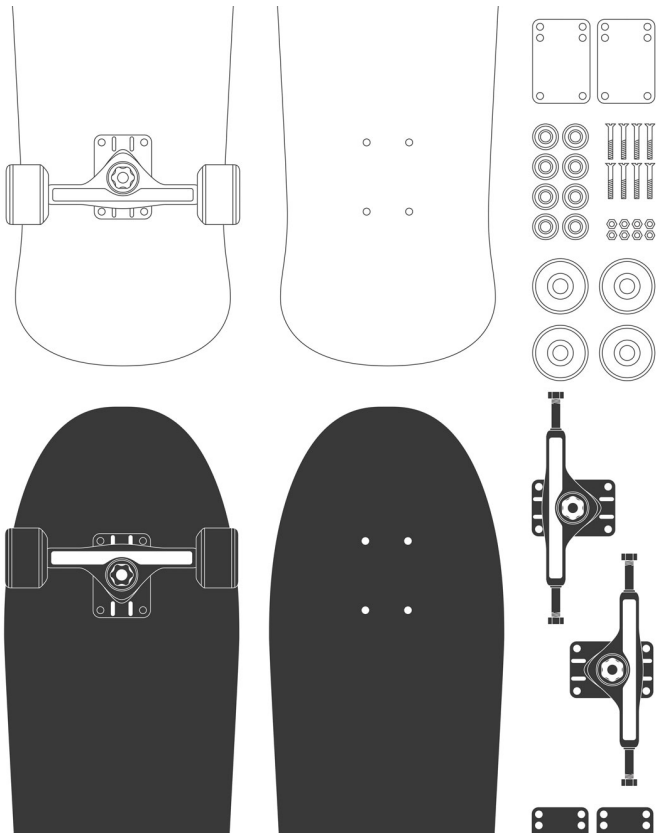

MUFFIN & MANI

Skate or Die Wallpaper

This one is for all the young punks, kickflippin' and 50/50 grinding. The perfect wallpaper for the aspiring Tony Hawk's bedroom. A cool design that will transform a teenagers bedroom.

To view more cool wallpapers like the Skate or Die design, or to simply be inspired by some amazing interiors, interior designers or installations, follow our [Instagram](#). It's packed full of striking images and sensational wallpaper ideas.

Please ensure that you order the correct amount as we do not guarantee that rolls printed in different batches will be an exact match.

ROLL DIMENSIONS	24" (61.5cm) x 33ft (10.05m)
PATTERN REPEAT	55" (140cm)
PATTERN MATCH	Straight Match
FINISH	Pre-trimmed Butt Join
CLEANABILITY	Washable
USAGE	Domestic & Commercial
PRODUCT CODE	MM0165W