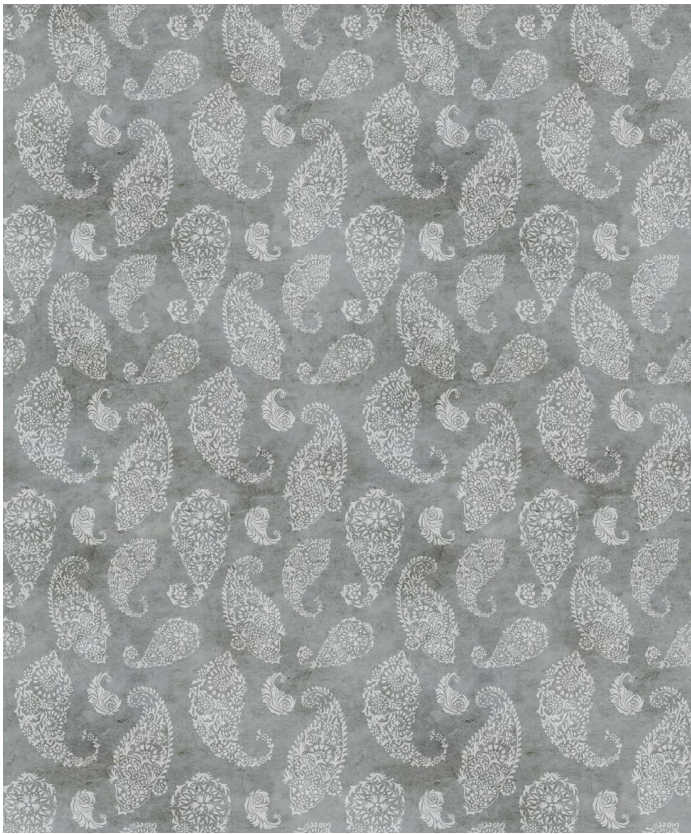

BETHANY LINZ

Paisley Wallpaper

This rustic paisley wallpaper was inspired by ancient Indian woodblocks that were all hand carved. Bethany hand painted this design to create that old tactile effect, then to create an even more rustic look layered it over a stone textured background. This wallpaper looks beautiful in any style of interior, whether it be classic or modern.

Available in 5 stunning colourways including a high impact black wallpaper.

To view more exotic wallpapers like the Paisley Design, or to simply be inspired by some amazing interiors, interior designers or installations, follow our [Instagram](#). It's packed full of striking images and sensational wallpaper ideas.

Made to order. Ships in 4-5 days

Note: Samples are provided for review of the material, pattern scale and print technique—they are not intended to be used for colour matching purposes. There can be slight shifts in colour between runs, so your wallpaper may vary slightly from sample colouring.

Please ensure that you order the correct amount as we do not guarantee that rolls printed in different batches will be an exact match.

ROLL DIMENSIONS	24" (61.5cm) x 33ft (10.05m)
PATTERN REPEAT	19.7" (50cm)
PATTERN MATCH	Straight Match
FINISH	Pre-trimmed Butt Join
CLEANABILITY	Washable
USAGE	Domestic & Commercial
PRODUCT CODE	BL022