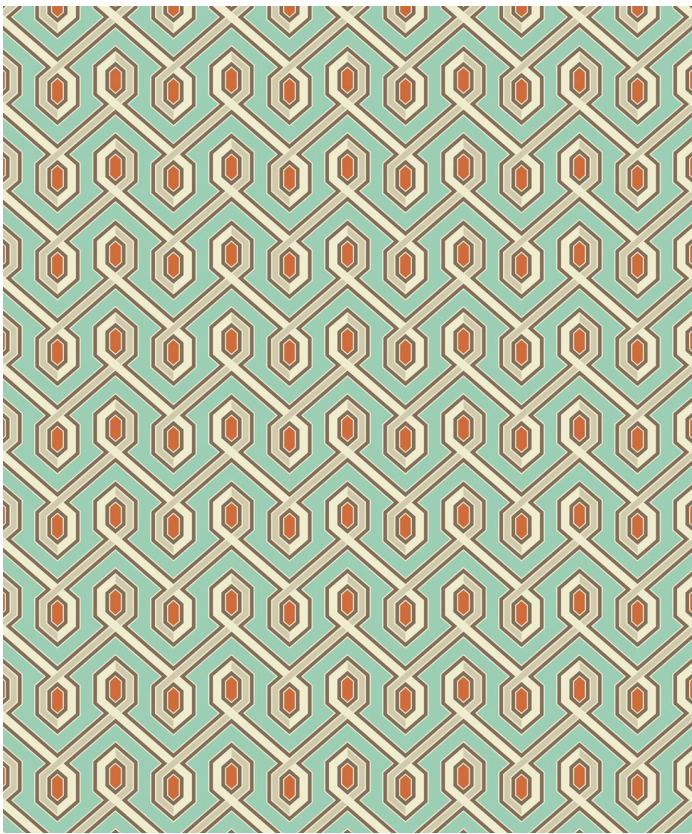

Mountain Gem Wallpaper

A pastel fresh geometric wallpaper. Geometric patterns almost never go out of style thanks to their symmetrical harmony, think about small ways to bring in the moment with fresh lines and angles.

To view more geometric wallpapers like the Mountain Gem design, or to simply be inspired by some amazing interiors, interior designers or installations, follow our [Instagram](#). It's packed full of striking images and sensational wallpaper ideas.

Made to order. Ships in 4-5 days

Note: Samples are provided for review of the material, pattern scale and print technique—they are not intended to be used for colour matching purposes. There can be slight shifts in colour between runs, so your wallpaper may vary slightly from sample colouring.

Please ensure that you order the correct amount as we do not guarantee that rolls printed in different batches will be an exact match.

ROLL DIMENSIONS	24" (61.5cm) x 33ft (10.05m)
PATTERN REPEAT	3.1" (8cm)
PATTERN MATCH	Straight Match
FINISH	Pre-trimmed Butt Join
CLEANABILITY	Washable
USAGE	Domestic & Commercial
PRODUCT CODE	WR0146JD

MILTON & KING

GENERAL ENQUIRIES, ORDER & PRODUCTS

+441895746596
4pm - 8pm / Mon - Fri
support@miltonandking.com
staging.miltonandking.com/uk