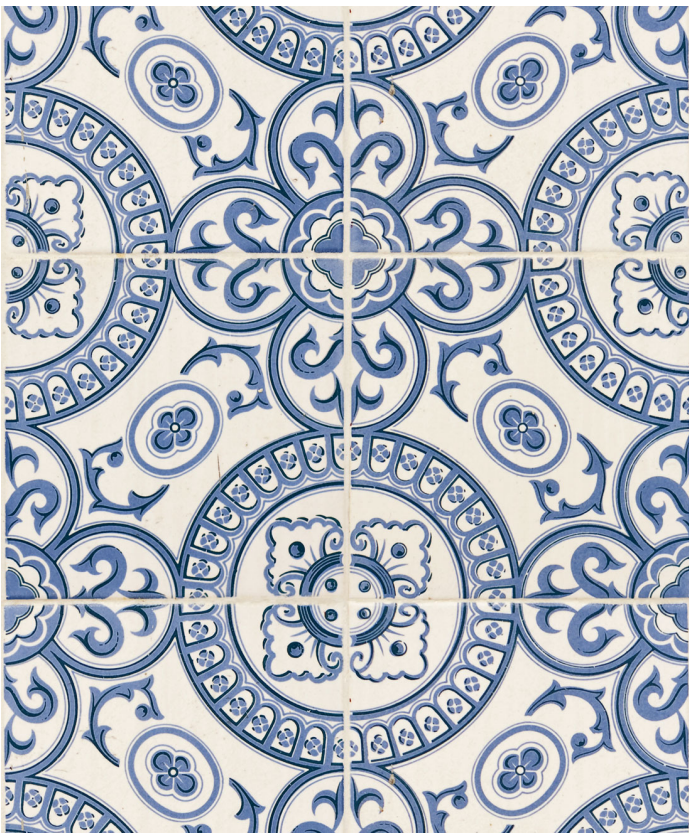

KEMRA

Heritage Tiles Wallpaper

Whoever said tiles only belonged in a kitchen or bathroom had clearly never set eyes on this stunning authentic tile wallpaper. Heritage Tiles take the classic colour combination of china blue and white to create a dynamic effect that won't look out of place in any room. This mediterranean style instantly transports you to those picture postcard houses that pepper the European coastline. This faux tile wallpaper looks superb in bathrooms and particularly a kitchen to create that vintage farmhouse ambience.

To view more designer wallpapers like the Heritage Tiles design, or to simply be inspired by some amazing interiors, interior designers or installations, follow our [Instagram](#). It's packed full of striking images and sensational wallpaper ideas.

Made to order. Ships in 4-5 days

Note: Samples are provided for review of the material, pattern scale and print technique—they are not intended to be used for colour matching purposes. There can be slight shifts in colour between runs, so your wallpaper may vary slightly from sample colouring.

Please ensure that you order the correct amount as we do not guarantee that rolls printed in different batches will be an exact match.

ROLL DIMENSIONS	24" (61.5cm) x 33ft (10.05m)
PATTERN REPEAT	24" (61cm)
PATTERN MATCH	Straight Match
FINISH	Pre-trimmed Butt Join
CLEANABILITY	Washable
USAGE	Domestic & Commercial
PRODUCT CODE	KEM060W

MILTON & KING

GENERAL ENQUIRIES, ORDER & PRODUCTS

+441895746596
4pm - 8pm / Mon - Fri
support@miltonandking.com
staging.miltonandking.com/uk