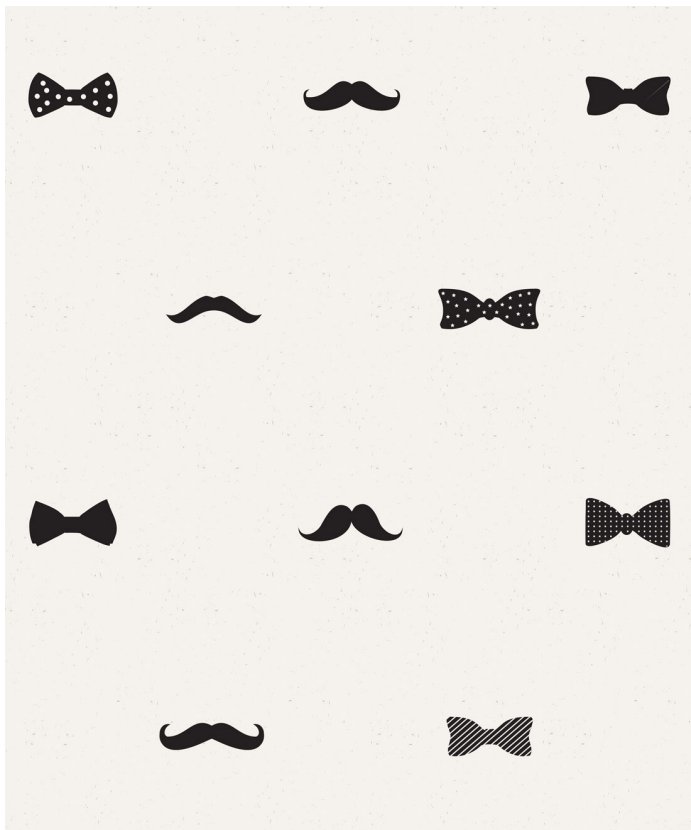

MUFFIN & MANI

Bow Ties & Moustaches Wallpaper

A truly Hipster inspired wallpaper. The cute little bow ties & moustaches of this wallpaper are perfect for your little trendsetters bedroom. Great for all ages, this wallpaper, (like a hipster's craft beer) only gets better with age.

To view more hipster wallpapers like the Bow Ties & Moustaches design, or to simply be inspired by some amazing interiors, interior designers or installations, follow our [Instagram](#). It's packed full of striking images and sensational wallpaper ideas.

Made to order. Ships in 4-5 days

Note: Samples are provided for review of the material, pattern scale and print technique—they are not intended to be used for colour matching purposes. There can be slight shifts in colour between runs, so your wallpaper may vary slightly from sample colouring.

Please ensure that you order the correct amount as we do not guarantee that rolls printed in different batches will be an exact match.

ROLL DIMENSIONS	24" (61.5cm) x 33ft (10.05m)
PATTERN REPEAT	29.9" (76cm)
PATTERN MATCH	Offset Match
FINISH	Pre-trimmed Butt Join
CLEANABILITY	Washable
USAGE	Domestic & Commercial
PRODUCT CODE	MM0233W

MILTON & KING®

GENERAL ENQUIRIES, ORDER & PRODUCTS

[+441895746596](tel:+441895746596)

4pm - 8pm / Mon - Fri

support@miltonandking.com

staging.miltonandking.com/uk