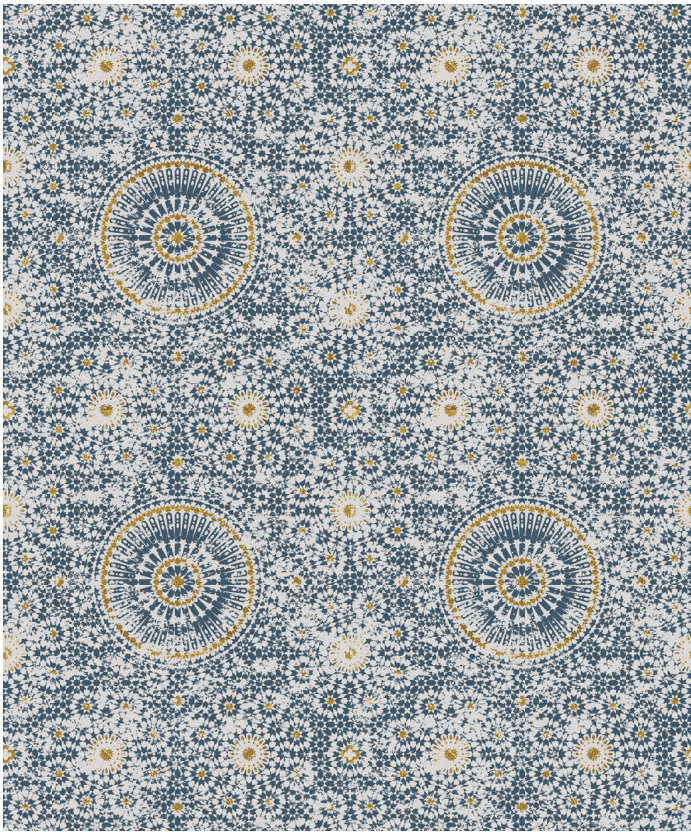

Abu Dhabi Wallpaper

Inspired by the unique architectural pattern designs of the middle east, Abu Dhabi is your passport to interior exoticness. A cultural wallpaper Inspired by places and spaces with unique cultural significance brought together by the universal language of beauty and harmony.

Made to order. Ships in 4-5 days

Note: Samples are provided for review of the material, pattern scale and print technique—they are not intended to be used for colour matching purposes. There can be slight shifts in colour between runs, so your wallpaper may vary slightly from sample colouring.

Please ensure that you order the correct amount as we do not guarantee that rolls printed in different batches will be an exact match.

ROLL DIMENSIONS	24" (61.5cm) x 33ft (10.05m)
PATTERN REPEAT	24" (61.5cm)
PATTERN MATCH	Straight Match
FINISH	Pre-trimmed Butt Join
CLEANABILITY	Washable
USAGE	Domestic & Commercial
PRODUCT CODE	KH001