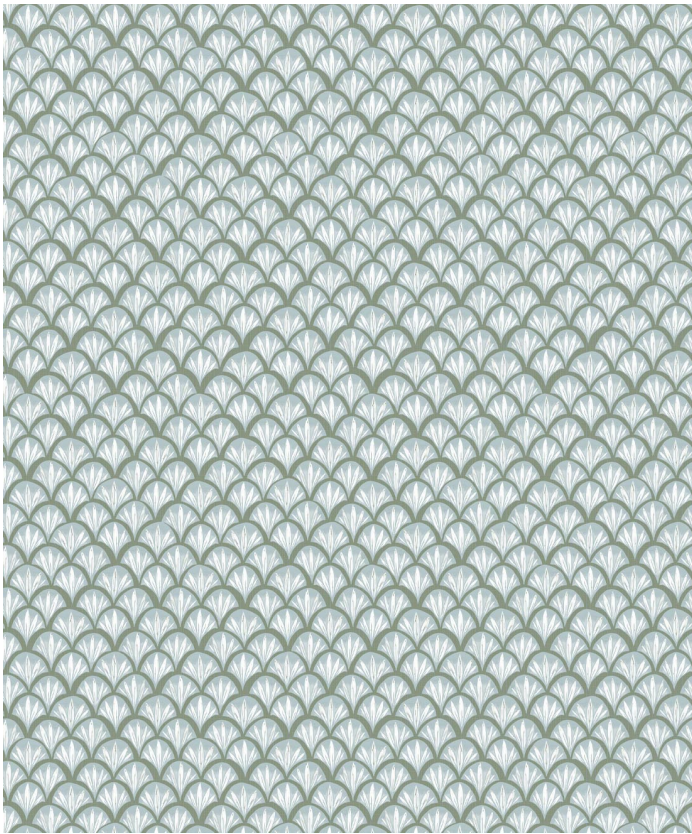

Moon Waves Wallpaper

The Moon Waves wallpaper is a petite rendition of a scallop motif, elegantly portraying the moon's dance on the tips of ocean waves, creating a mesmerizing nocturnal ambiance. Embrace the allure of this small-scale design, inviting the soothing lunar rhythms into your space. Available in five fresh colours to match a myriad of interior styles.

SUSTAINABILITY

- Made to order within 2-5 days using the latest eco-friendly printing tech. That means no over-production and waste like regular wallpaper brands.
- Our PVC Free wallpaper base is sourced from sustainably managed forests.
- We print all wallpapers using odorless water-based ink. GREENGUARD GOLD Certified to standards for low chemical emissions into indoor air.
- Milton & King's wallpapers are of the highest quality, are environmentally friendly, and totally 100% vinyl-free.

ROLL DIMENSIONS	24" (61.5cm) x 33ft (10.05m)
PATTERN REPEAT	24" (61.5cm)
PATTERN MATCH	Straight Match
FINISH	Pre-trimmed Butt Join
CLEANABILITY	Washable
USAGE	Domestic & Commercial
PRODUCT CODE	LSC010