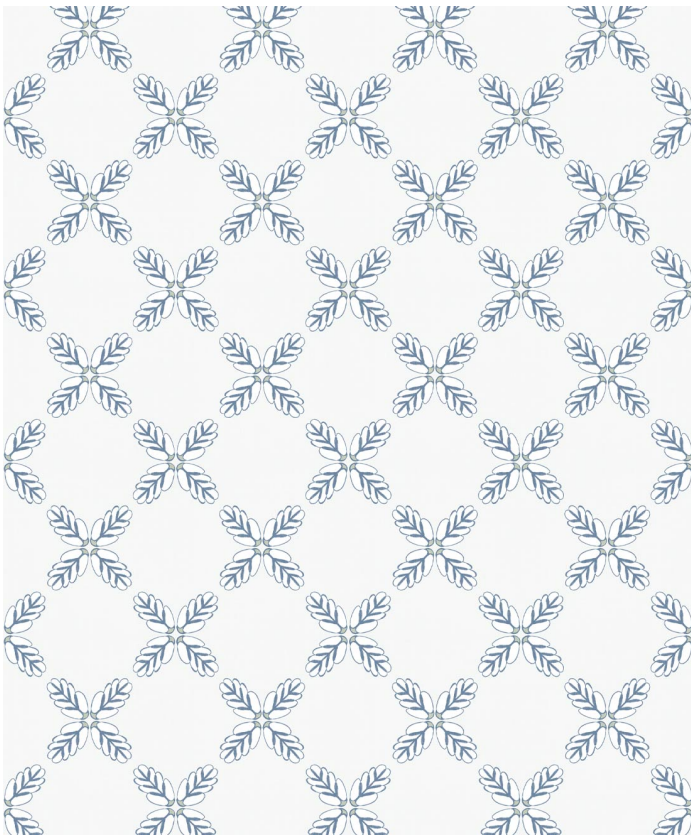

Lattice Wallpaper

The Lattice design stands as an abstract tribute to designer Allison Andrea-Maestas' late father, R W Andrea – a testament to his profound connection and unwavering dedication to living life in the sun, to plant life and to landscape design. A delicate and simple design, this is a refreshing take on a classic style, available in four unique colorways that will create the perfect backdrop for your space.

SUSTAINABILITY

- Made to order within 2-5 days using the latest eco-friendly printing tech. That means no over-production and waste like regular wallpaper brands.
- Our PVC Free wallpaper base is sourced from sustainably managed forests.
- We print all wallpapers using odorless water-based ink. GREENGUARD GOLD Certified to standards for low chemical emissions into indoor air.
- Milton & King's wallpapers are of the highest quality, are environmentally friendly, and totally 100% vinyl-free.

BATCHING & DELIVERY

- **Note:** Samples of this wallpaper are provided for review of the material, pattern scale and print technique – they are not intended to be used for color matching purposes. There can be slight shifts in color between runs, so your wallpaper may vary slightly from sample coloring.
- Please ensure that you order the correct amount as we do not guarantee that rolls printed in different batches will be an exact match.
- All Milton & King orders are printed and shipped with love from Dallas, Texas.
- Industry leading production times on all orders.

ROLL DIMENSIONS	24" (61.5cm) x 33ft (10.05m)
PATTERN REPEAT	24" (61.5cm)
PATTERN MATCH	Straight Match
FINISH	Pre-trimmed Butt Join
CLEANABILITY	Washable
USAGE	Domestic & Commercial
PRODUCT CODE	LSC012