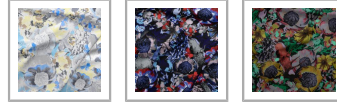

# Felicity Fabric

With sumptuous colours inspired by folkloric forests, Felicity is abundant with the opulent flora and fauna described in children's fables. An adventitious utopia filled with skittish elk, sleepy owls and the scent of pine needles and gingerbread houses. The dreamy colour palettes and dense forest floor of flowers, berries and antlers are an escape from the mundane into a wonderland of the imagination. A colorful floral fabric.

## SPECIAL NOTES

Our fabric is sold by the vertical yard.

We offer samples for all of our fabrics. Samples are A4 in size (8-1/4" x 11-3/4") to show color and quality. We highly recommend purchasing a sample first to check colors. Please note our samples are pre-cut and intended for color matching purposes, so while they will contain all the colors of the pattern, they may not include full elements of the pattern.