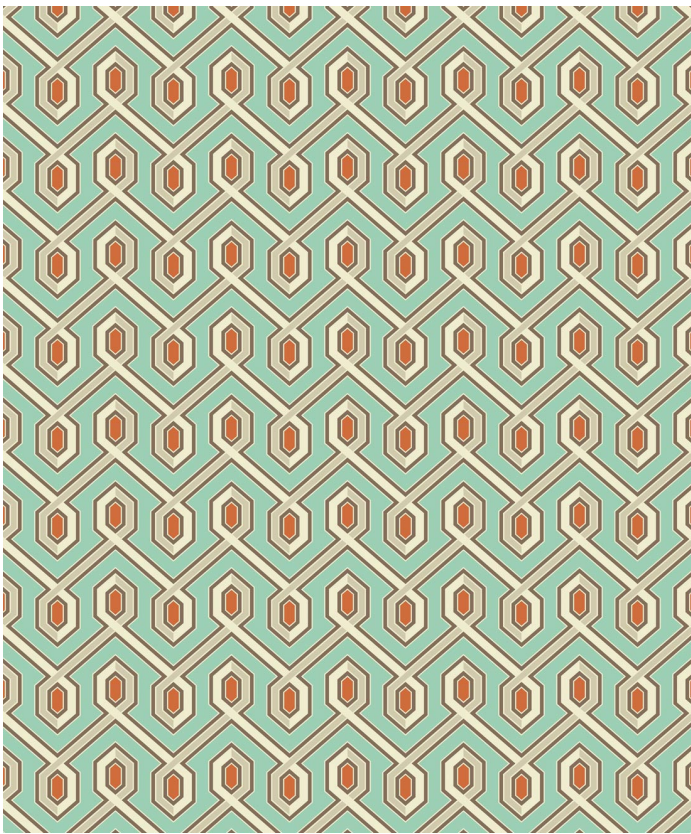

Mountain Gem Wallpaper

A pastel fresh geometric wallpaper. Geometric patterns almost never go out of style thanks to their symmetrical harmony, think about small ways to bring in the moment with fresh lines and angles.

To view more geometric wallpapers like the Mountain Gem design, or to simply be inspired by some amazing interiors, interior designers or installations, follow our [Instagram](#). It's packed full of striking images and sensational wallpaper ideas.

Made to order. Ships in 4-5 days

Note: Samples are provided for review of the material, pattern scale and print technique—they are not intended to be used for colour matching purposes. There can be slight shifts in colour between runs, so your wallpaper may vary slightly from sample colouring.

Please ensure that you order the correct amount as we do not guarantee that rolls printed in different batches will be an exact match.

ROLL DIMENSIONS	24" (61.5cm) x 33ft (10.05m)
PATTERN REPEAT	3.1" (8cm)
PATTERN MATCH	Straight Match
FINISH	Pre-trimmed Butt Join
CLEANABILITY	Washable
USAGE	Domestic & Commercial
PRODUCT CODE	WR0146JD