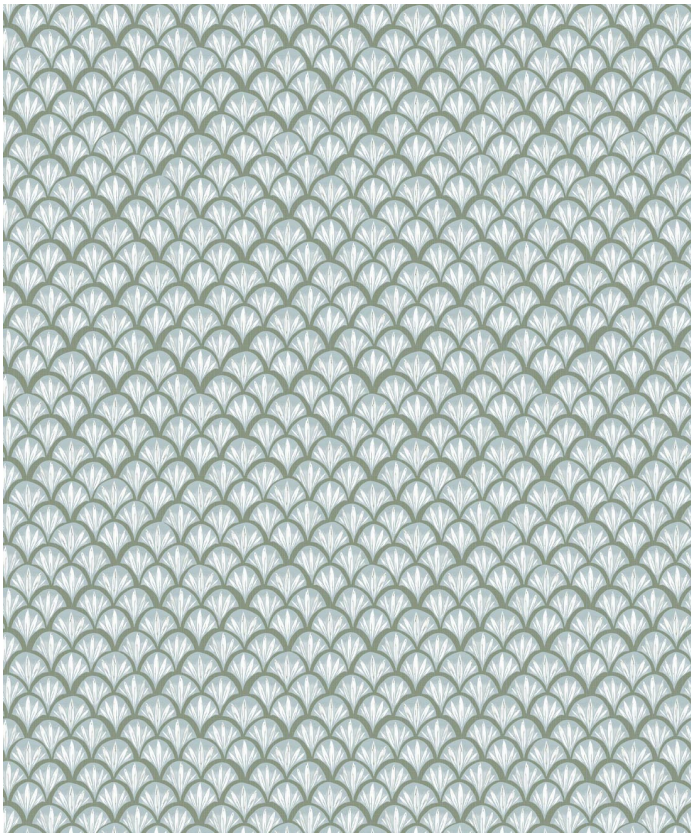

LA SEMILLA CASA

Moon Waves Wallpaper

The Moon Waves wallpaper is a petite rendition of a scallop motif, elegantly portraying the moon's dance on the tips of ocean waves, creating a mesmerising nocturnal ambiance. Embrace the allure of this small-scale design, inviting the soothing lunar rhythms into your space. Available in five fresh colours to match a myriad of interior styles.

ROLL DIMENSIONS	24" (61.5cm) x 33ft (10.05m)
PATTERN REPEAT	24" (61.5cm)
PATTERN MATCH	Straight Match
FINISH	Pre-trimmed Butt Join
CLEANABILITY	Washable
USAGE	Domestic & Commercial
PRODUCT CODE	LSC010