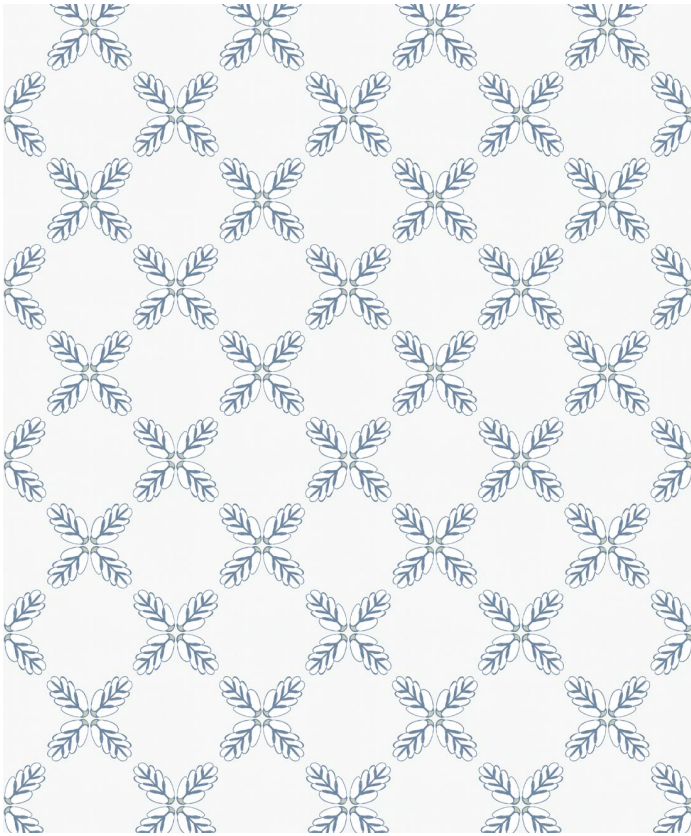

LA SEMILLA CASA

Lattice Wallpaper

The Lattice design stands as an abstract tribute to designer Allison Andrea-Maestas' late father, R W Andrea – a testament to his profound connection and unwavering dedication to living life in the sun, to plant life and to landscape design. A delicate and simple design, this is a refreshing take on a classic style, available in four unique colourways that will create the perfect backdrop for your space.

ROLL DIMENSIONS	24" (61.5cm) x 33ft (10.05m)
PATTERN REPEAT	24" (61.5cm)
PATTERN MATCH	Straight Match
FINISH	Pre-trimmed Butt Join
CLEANABILITY	Washable
USAGE	Domestic & Commercial
PRODUCT CODE	LSC012