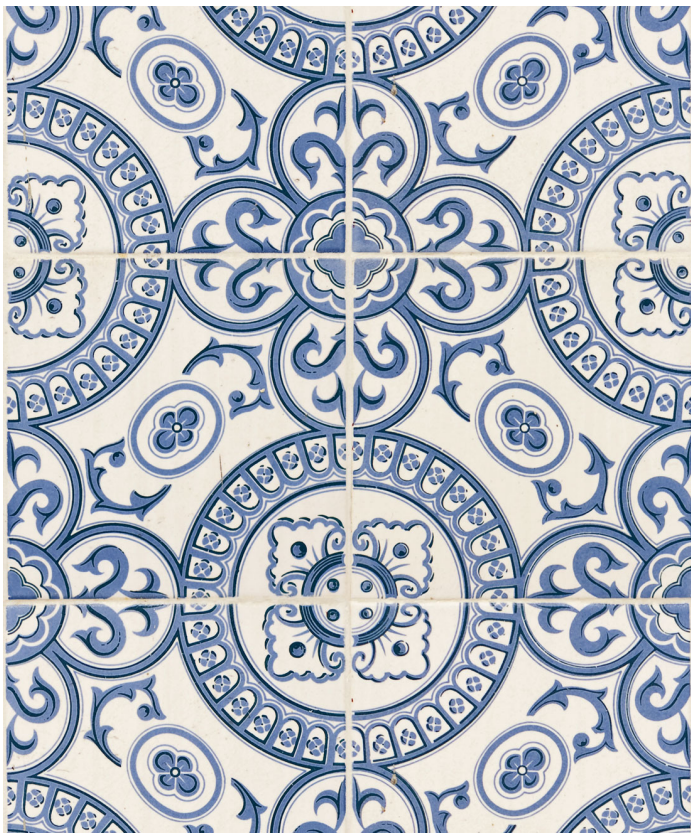

KEMRA

Heritage Tiles Wallpaper

Whoever said tiles only belonged in a kitchen or bathroom had clearly never set eyes on this stunning authentic tile wallpaper. Heritage Tiles take the classic colour combination of china blue and white to create a dynamic effect that won't look out of place in any room. This mediterranean style instantly transports you to those picture postcard houses that pepper the European coastline. This faux tile wallpaper looks superb in bathrooms and particularly a kitchen to create that vintage farmhouse ambience.

To view more designer wallpapers like the Heritage Tiles design, or to simply be inspired by some amazing interiors, interior designers or installations, follow our [Instagram](#). It's packed full of striking images and sensational wallpaper ideas.

Made to order. Ships in 4-5 days

Note: Samples are provided for review of the material, pattern scale and print technique—they are not intended to be used for colour matching purposes. There can be slight shifts in colour between runs, so your wallpaper may vary slightly from sample colouring.

Please ensure that you order the correct amount as we do not guarantee that rolls printed in different batches will be an exact match.

ROLL DIMENSIONS	24" (61.5cm) x 33ft (10.05m)
PATTERN REPEAT	24" (61cm)
PATTERN MATCH	Straight Match
FINISH	Pre-trimmed Butt Join
CLEANABILITY	Washable
USAGE	Domestic & Commercial
PRODUCT CODE	KEM060W

MILTON & KING

GENERAL ENQUIRIES, ORDER & PRODUCTS

[(07) 3162 5030](tel:0731625030)

8am – 5pm AEST / Mon – Fri
support@miltonandking.com
staging.miltonandking.com/au

SUSTAINABILITY

- Made to order within 2-3 days using the latest eco-friendly printing tech. That means no over-production and waste like regular wallpaper brands.
- Our PVC Free wallpaper base is sourced from sustainably managed forests.
- We print all wallpapers using odorless water-based ink. GREENGUARD GOLD Certified to standards for low chemical emissions into indoor air.
- Milton & King's wallpapers are of the highest quality, are environmentally friendly, and totally 100% vinyl-free.

BATCHING & DELIVERY

- **Note:** Samples of this wallpaper are provided for review of the material, pattern scale and print technique – they are not intended to be used for colour matching purposes. There can be slight shifts in colour between runs, so your wallpaper may vary slightly from sample coloring.
- Please ensure that you order the correct amount as we do not guarantee that rolls printed in different batches will be an exact match.
- All Milton & King orders are printed and shipped with love from Toowoomba, Queensland.
- Industry leading production times on all orders.