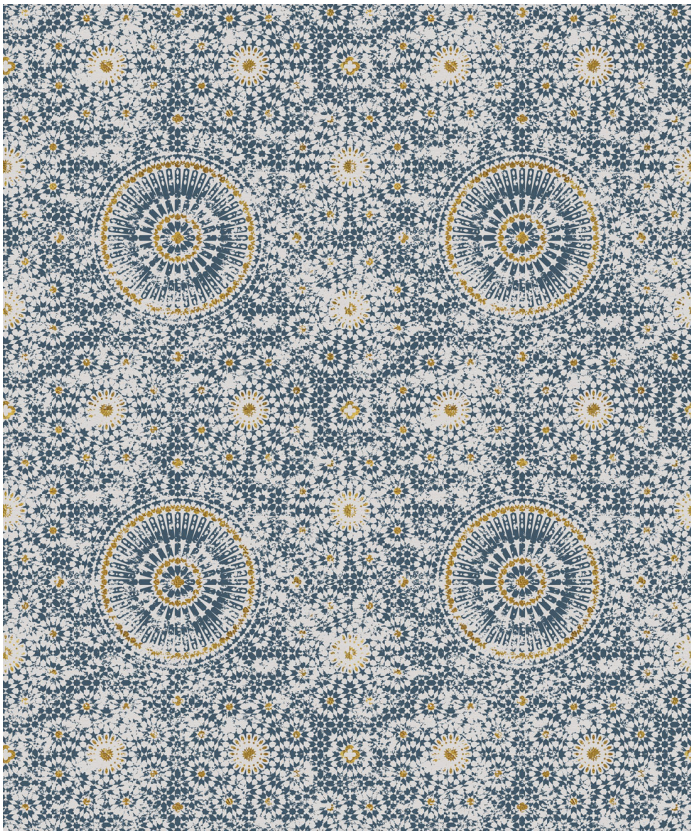

Abu Dhabi Wallpaper

Inspired by the unique architectural pattern designs of the middle east, Abu Dhabi is your passport to interior exoticness. A cultural wallpaper Inspired by places and spaces with unique cultural significance brought together by the universal language of beauty and harmony.

To view more cultural wallpapers like the Abu Dhabi Design, or to simply be inspired by some amazing interiors, interior designers or installations, follow our [Instagram](#). It's packed full of striking images and sensational wallpaper ideas.

Made to order. Ships in 4-5 days

Note: Samples are provided for review of the material, pattern scale and print technique—they are not intended to be used for colour matching purposes. There can be slight shifts in colour between runs, so your wallpaper may vary slightly from sample colouring.

Please ensure that you order the correct amount as we do not guarantee that rolls printed in different batches will be an exact match.

ROLL DIMENSIONS	24" (61.5cm) x 33ft (10.05m)
PATTERN REPEAT	24" (61.5cm)
PATTERN MATCH	Straight Match
FINISH	Pre-trimmed Butt Join
CLEANABILITY	Washable
USAGE	Domestic & Commercial
PRODUCT CODE	KH001

SUSTAINABILITY

- Made to order within 2-3 days using the latest eco-friendly printing tech. That means no over-production and waste like regular wallpaper brands.
- Our PVC Free wallpaper base is sourced from sustainably managed forests.
- We print all wallpapers using odorless water-based ink. GREENGUARD GOLD Certified to standards for low chemical emissions into indoor air.
- Milton & King's wallpapers are of the highest quality, are environmentally friendly, and totally 100% vinyl-free.

BATCHING & DELIVERY

- **Note:** Samples of this wallpaper are provided for review of the material, pattern scale and print technique – they are not intended to be used for colour matching purposes. There can be slight shifts in colour between runs, so your wallpaper may vary slightly from sample coloring.
- Please ensure that you order the correct amount as we do not guarantee that rolls printed in different batches will be an exact match.
- All Milton & King orders are printed and shipped with love from Toowoomba, Queensland.
- Industry leading production times on all orders.

MILTON & KING

GENERAL ENQUIRIES, ORDER & PRODUCTS

[(07) 3162 5030](tel:(07)31625030)

8am – 5pm AEST / Mon – Fri
support@miltonandking.com
staging.miltonandking.com/au